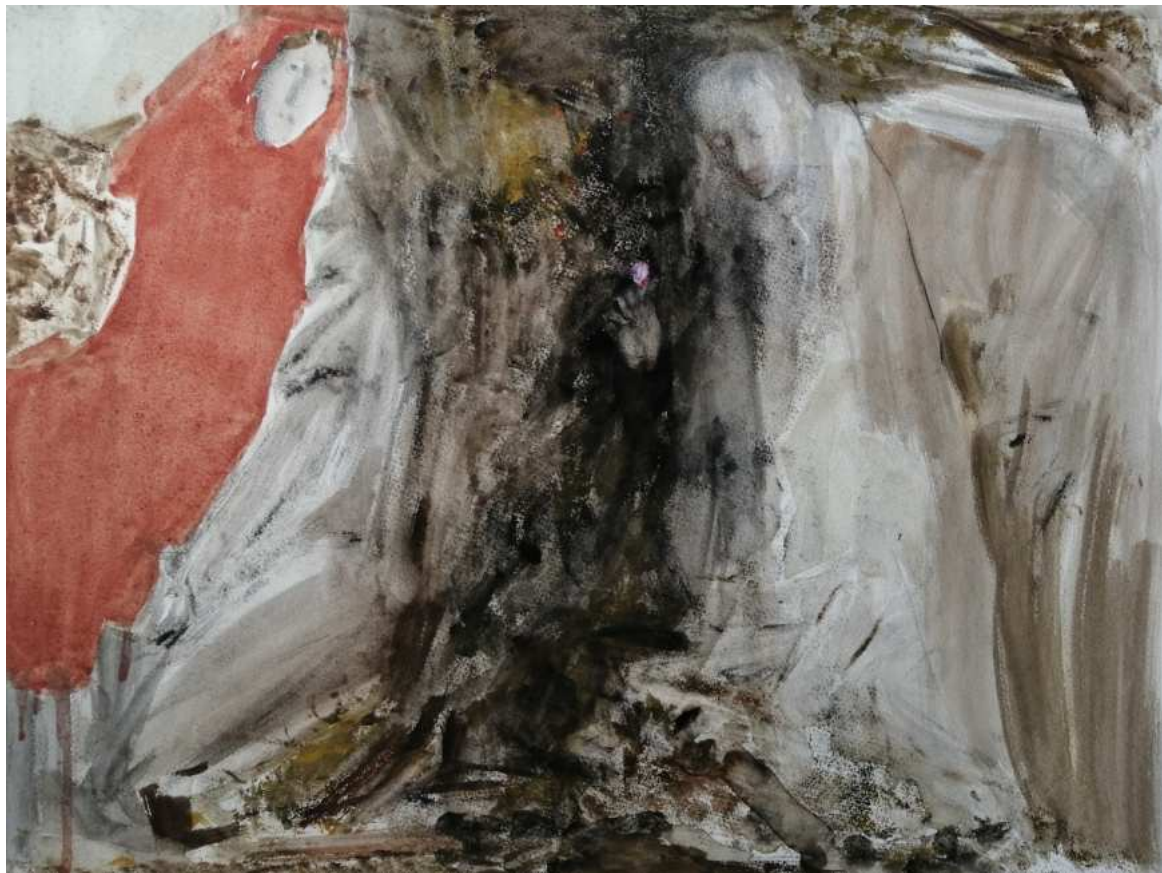

Vestal Virgins
Oil on canvas
60x70cm
£2900

Blackcurrants
Oil on canvas
70x75cm
£3620

Blue Encounter
Oil on canvas
60x75cm
£3200

Wild Geranium
Oil on canvas
40x50cm
£1800

A selection of mixed media works on paper will also be available (unframed). Priced from £100.