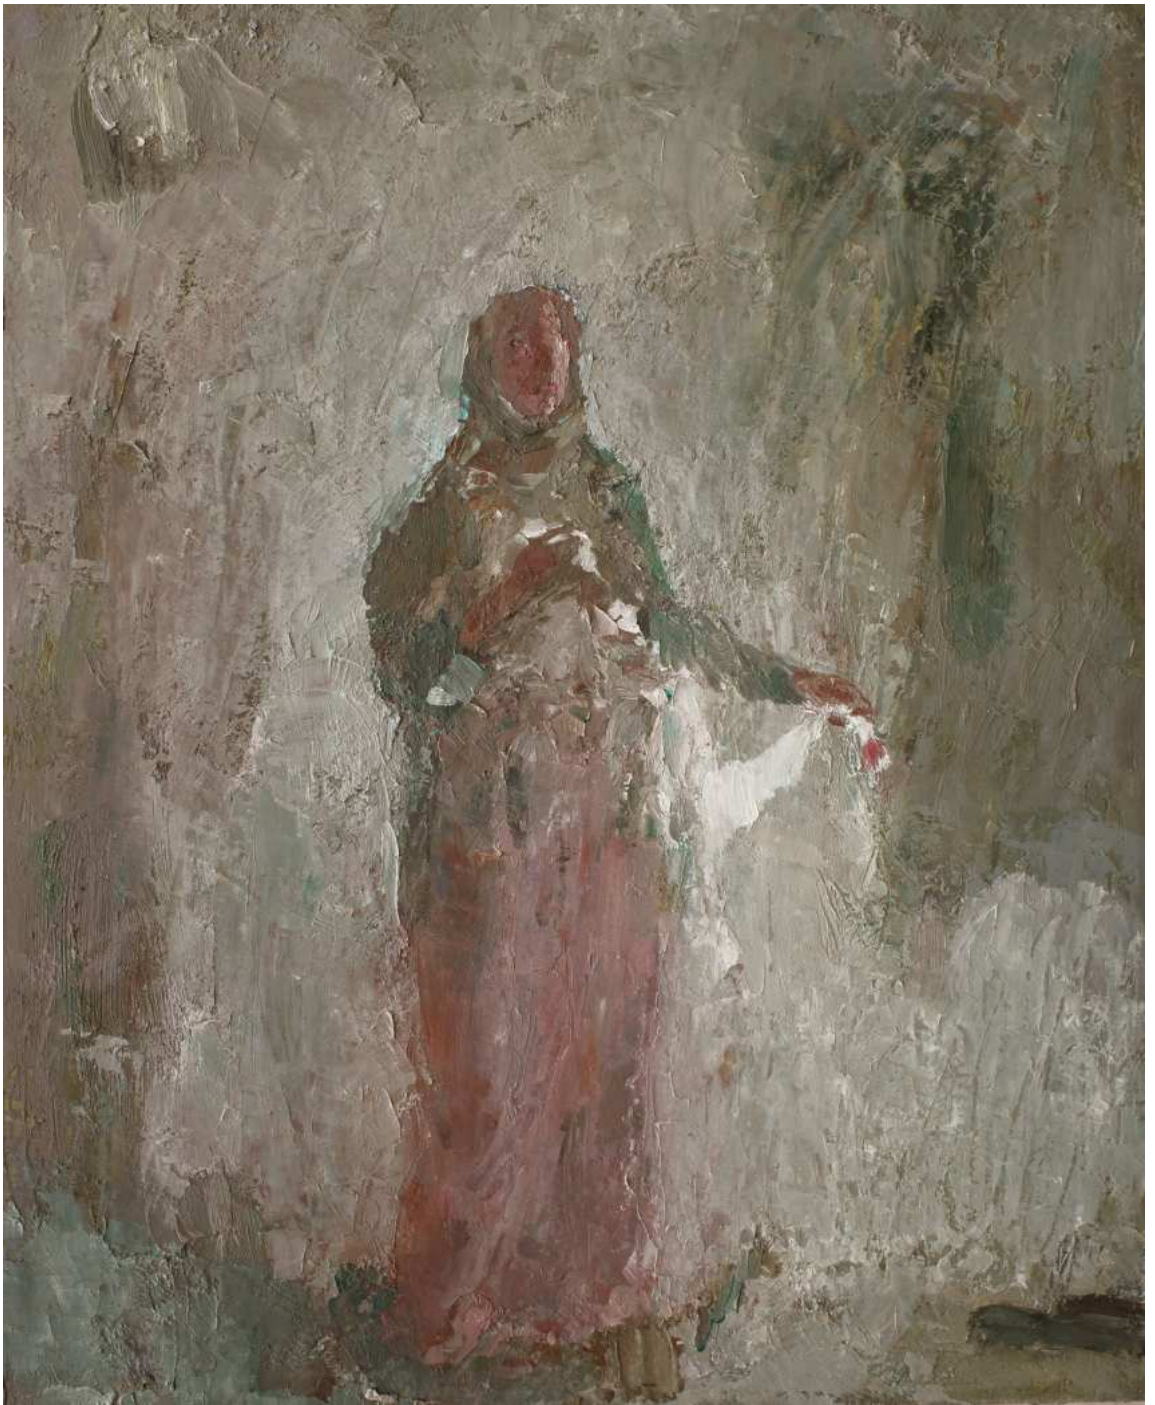

Bather
Oil on canvas
60x50cm
£2250

Waiting for Zeus in the Morning Light

Oil on canvas

61x46cm

£2250

Woman with a Towel

Oil on canvas

70x50cm