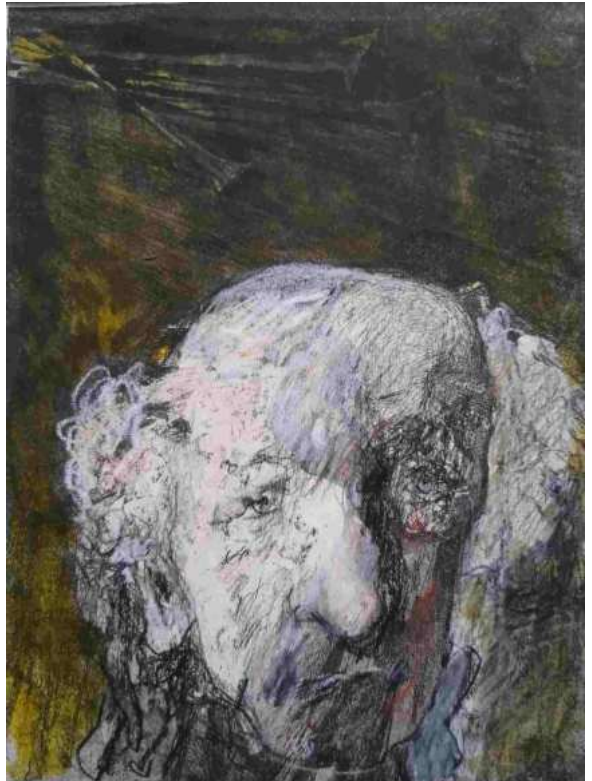

Vestal Virgins
Oil on canvas
60x70cm
£2900

Blackcurrants
Oil on canvas
70x75cm
£3620

Blue Encounter
Oil on canvas
60x75cm
£3200

Wild Geranium
Oil on canvas
40x50cm
£1800

A selection of mixed media works on paper will also be available (unframed). Priced from £100.

**Annunciation in Red
40x60cm
£1200**

Old Man
9x11cm
SOLD

King Lear
16x22cm
£320

Beret
16x21cm
£320

Fiery Angel
19x29cm
£400

Nanny
25x29cm
£600

Forget-me-nots
13x19cm
£250

Good Morning
24x35cm
£500