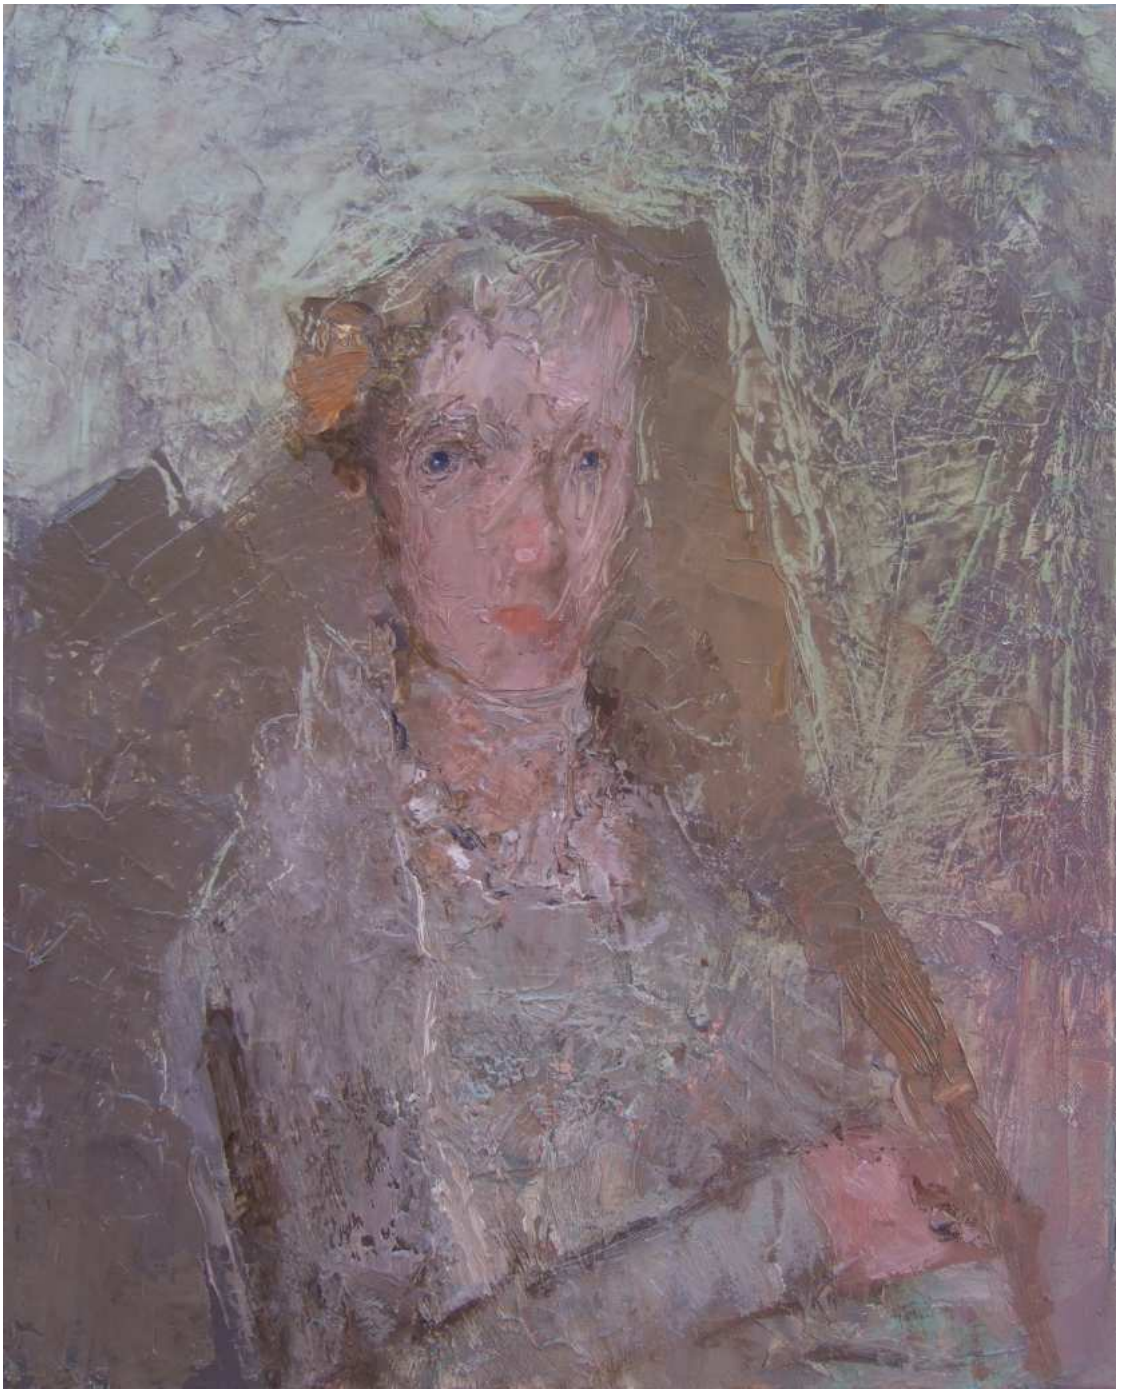

Portrait of an Unknown Lady

Oil on canvas

50x40cm

£1800