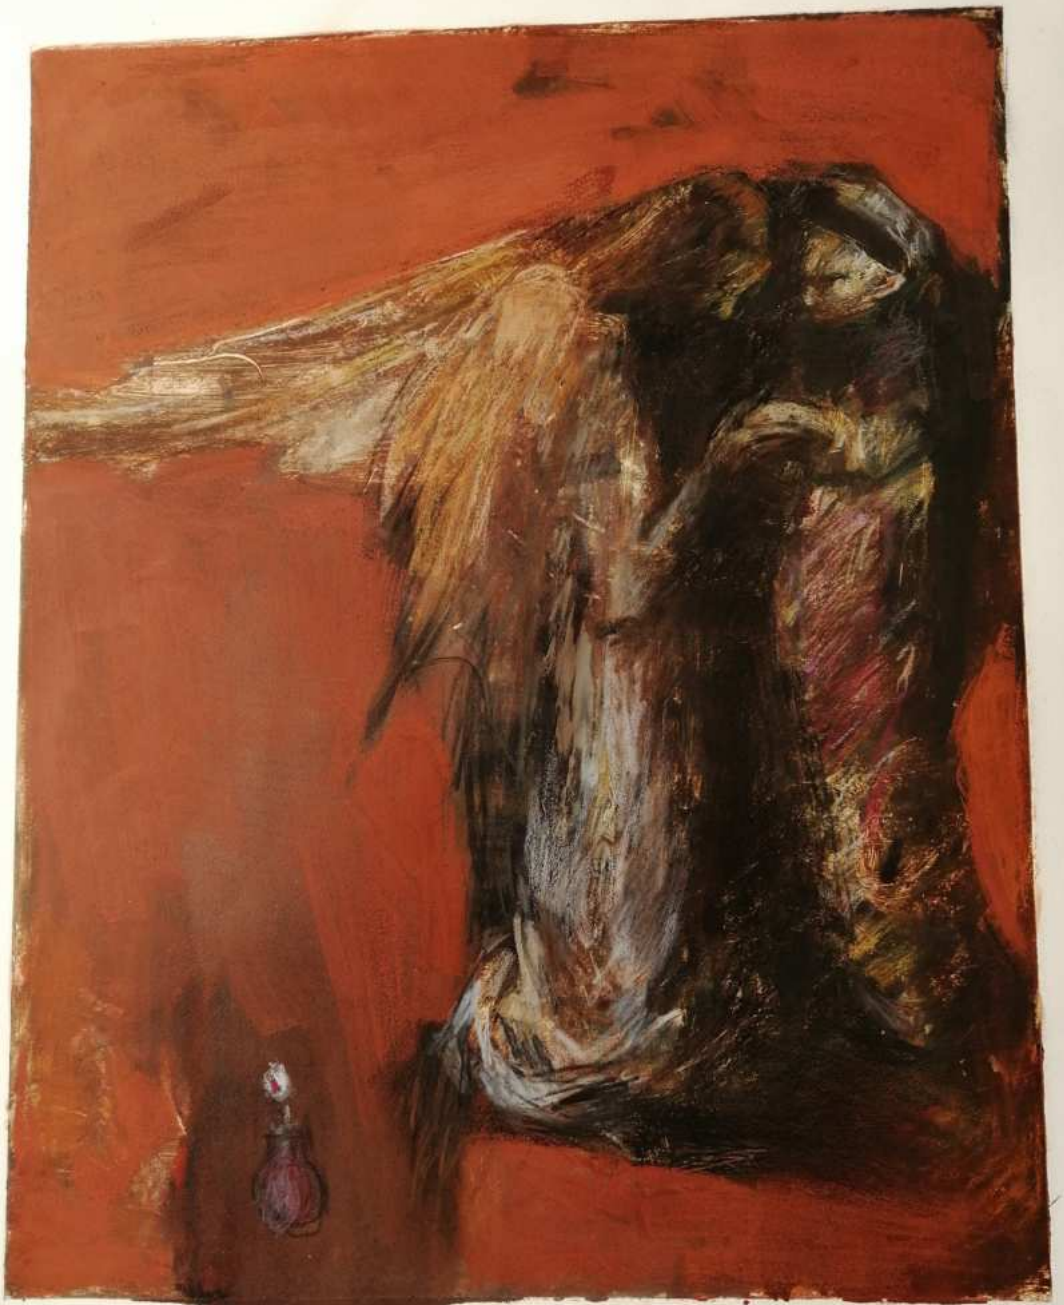

"Бисовбеиение" Olga Bazylchukina (РХМТКА) Санкт-Петербург, 2012

HG. 1/2

Annunciation I
60x45cm
£1200