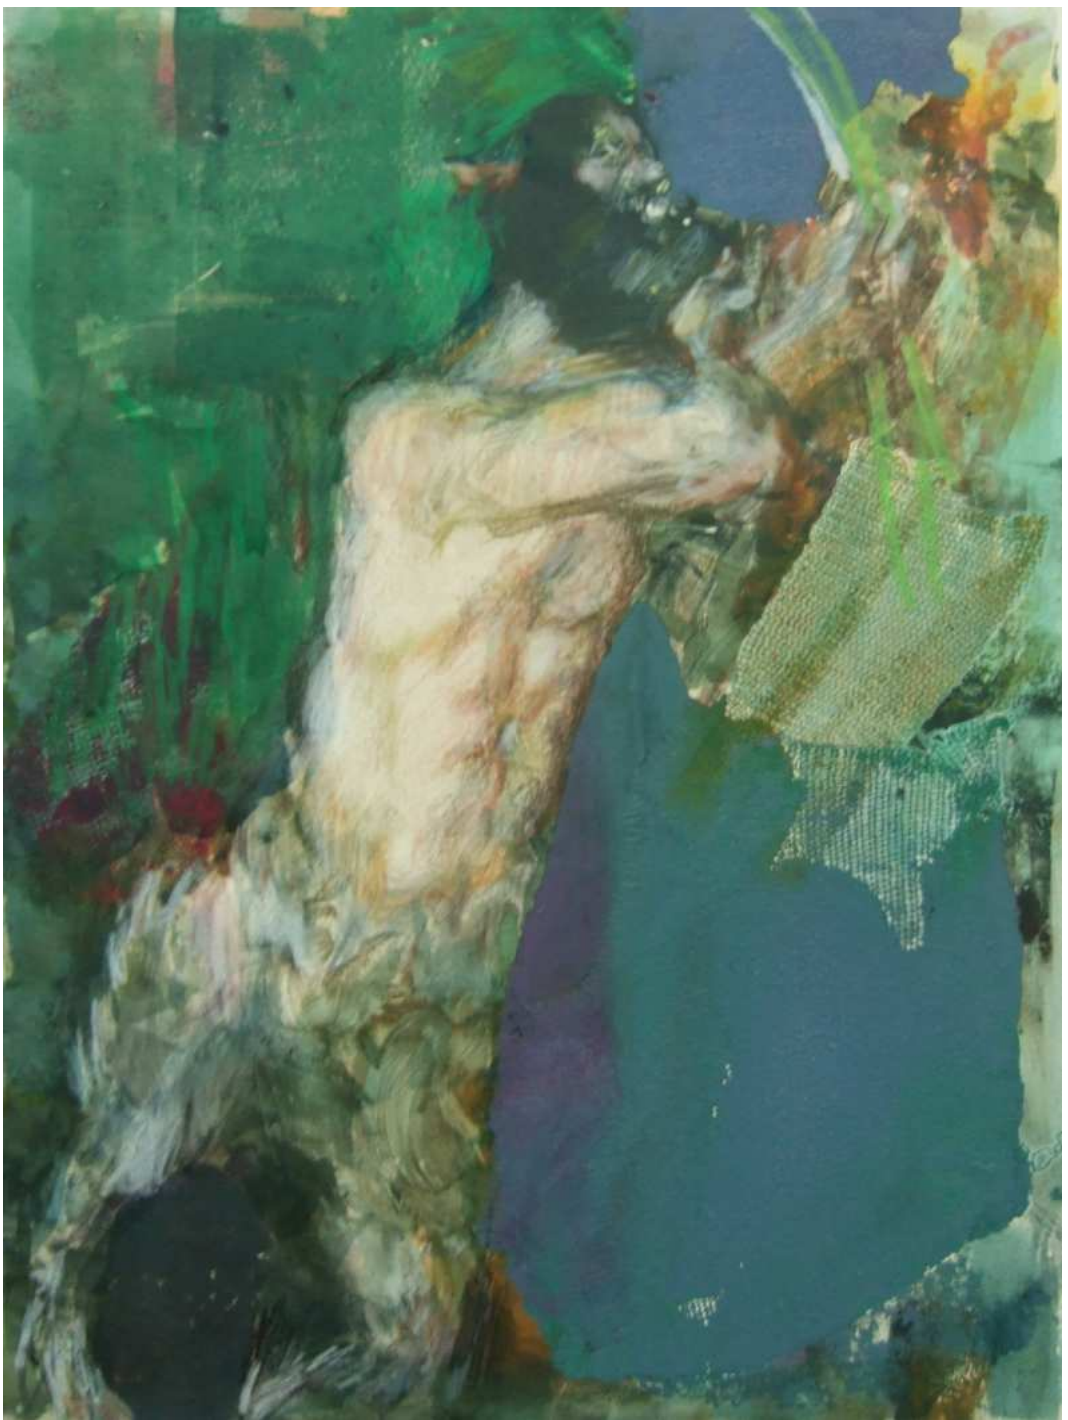

**Pan in the Summer Garden,
Petersburg
35x24cm
SOLD**