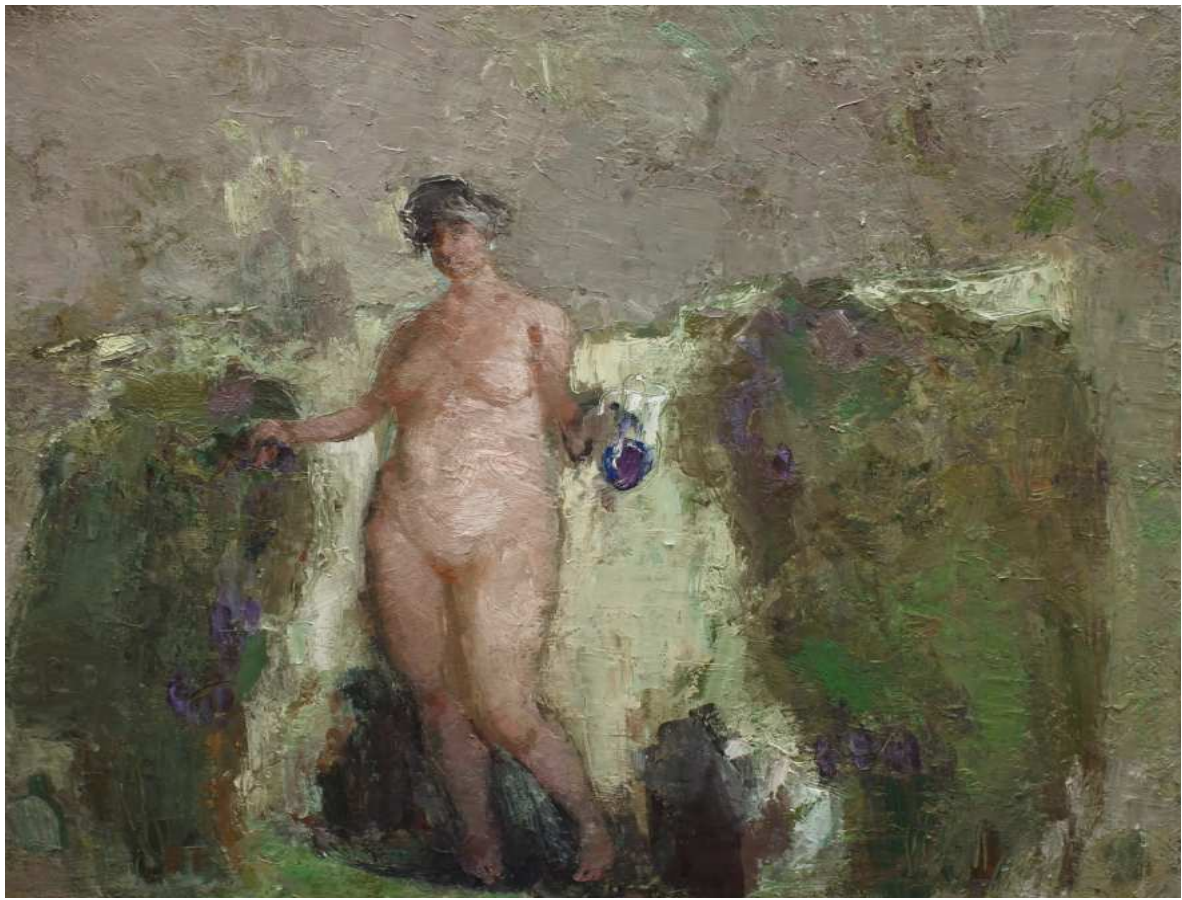

Vestal Virgins
Oil on canvas
60x70cm
£2900

Blackcurrants
Oil on canvas
70x75cm
£3620

Blue Encounter
Oil on canvas
60x75cm
£3200

Wild Geranium
Oil on canvas
40x50cm
£1800

A selection of mixed media works on paper will also be available (unframed). Priced from £100.