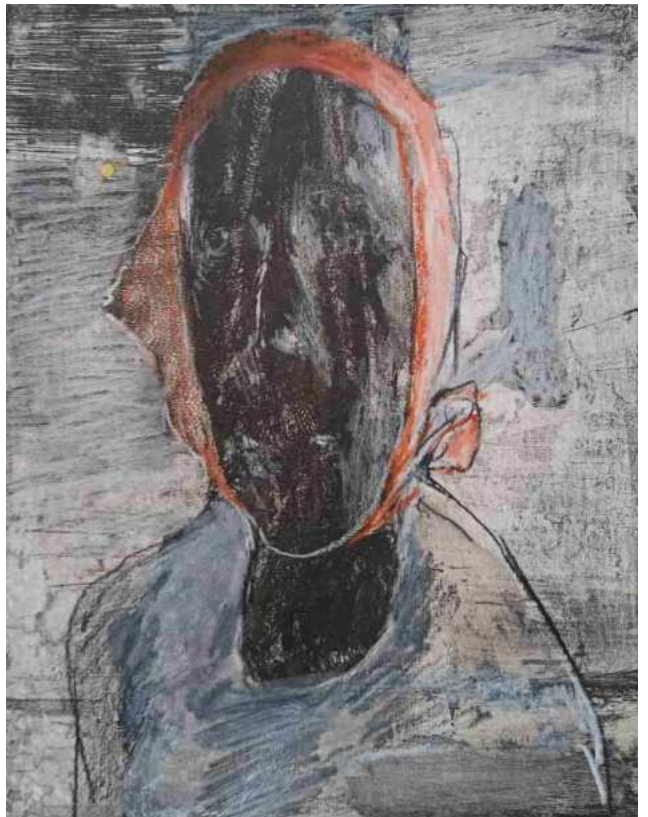

Summer Evening
27x40cm
£550

Summer Night
35x24cm
£500

Wrapped Up
18x21cm
SOLD

Woman of a Certain Age
17x21cm
£320

Tristesse
17x22cm
£320

The Red Scarf
17x21cm
£320

Susanna and the Elders II
30x45cm
£600

Spring
35x24cm
£500

Valentina
18x14cm
£250

Tatyana
18x21cm
£320

Rose
16x22cm
£320

The Overcoat I
17x22cm
£320

The Overcoat II
19x14cm
£250

Morning
25x35cm
£500

Pan & Syrinx I
34x23cm
£500

Saul Hay Gallery